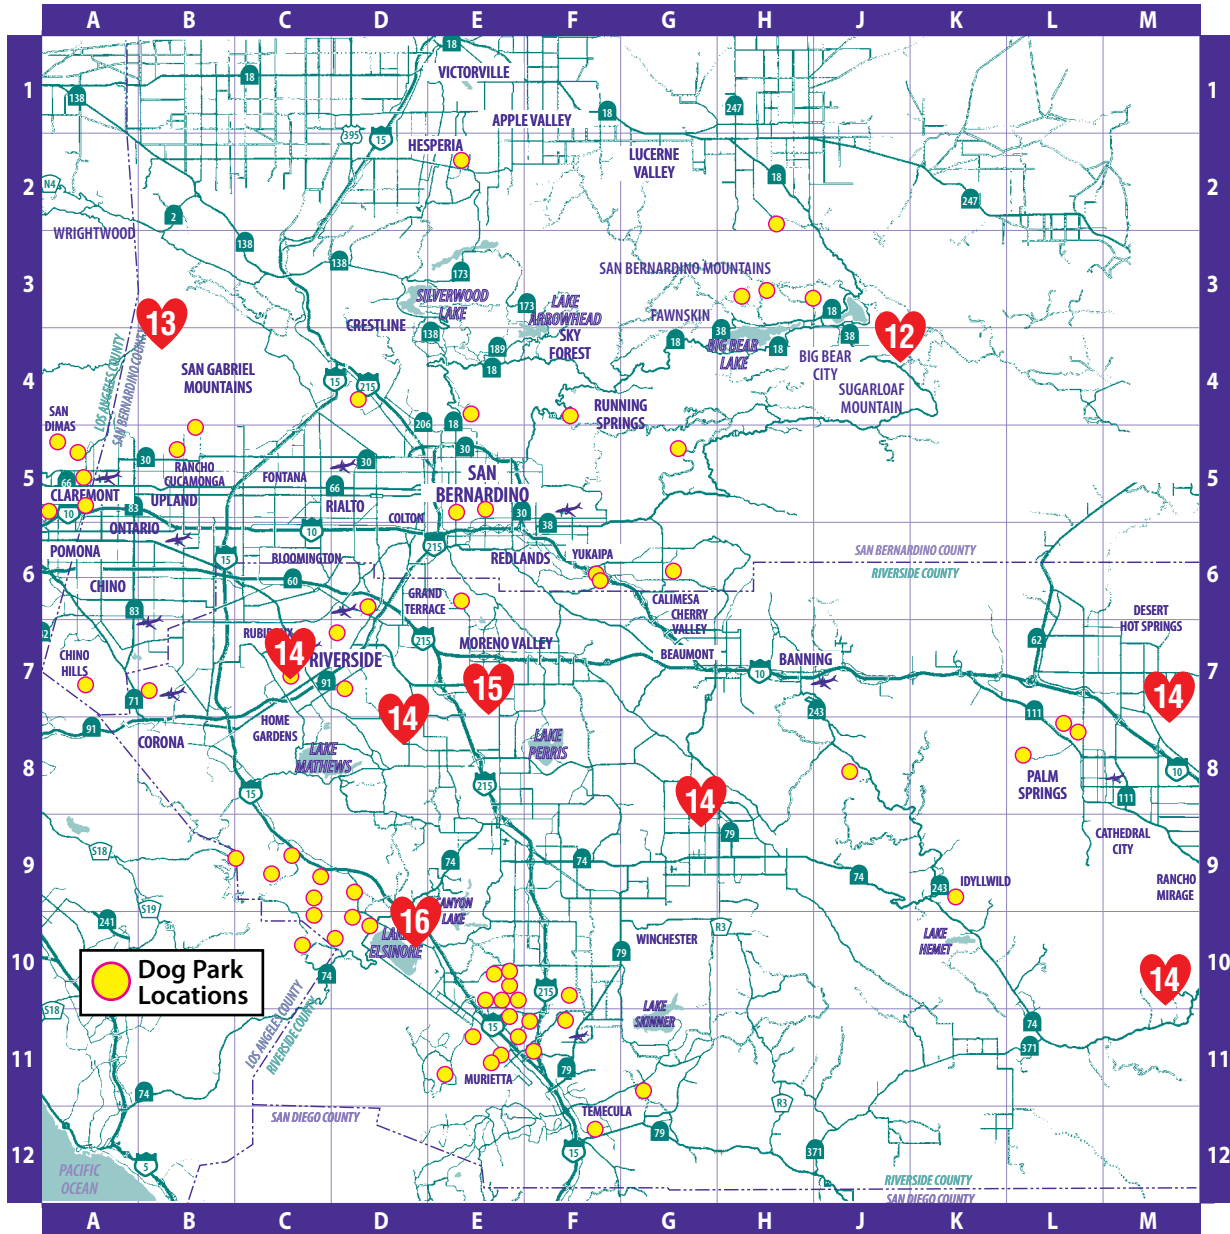

DOG PARKS LEGEND:

BBQ = Barbeques	H2O = Water or Fountains	NF = No Fences	SH = Shaded
BNCH = Benches	HKG = Hiking	NL = No Leash	SWM = Swimming
BOAT = Boating	PCN = Picnic Area	SRF = Surfing	FNC = Fenced
LG/SM = Large/Small Dog Area	REC = Play Area	TRL = Trails/Path	FSH = Fishing
LR = 6' Leash Required	RR = Rest Rooms	TRSH = Trash Bins/Plastic Bags	

INLAND EMPIRE – DOG PARKS